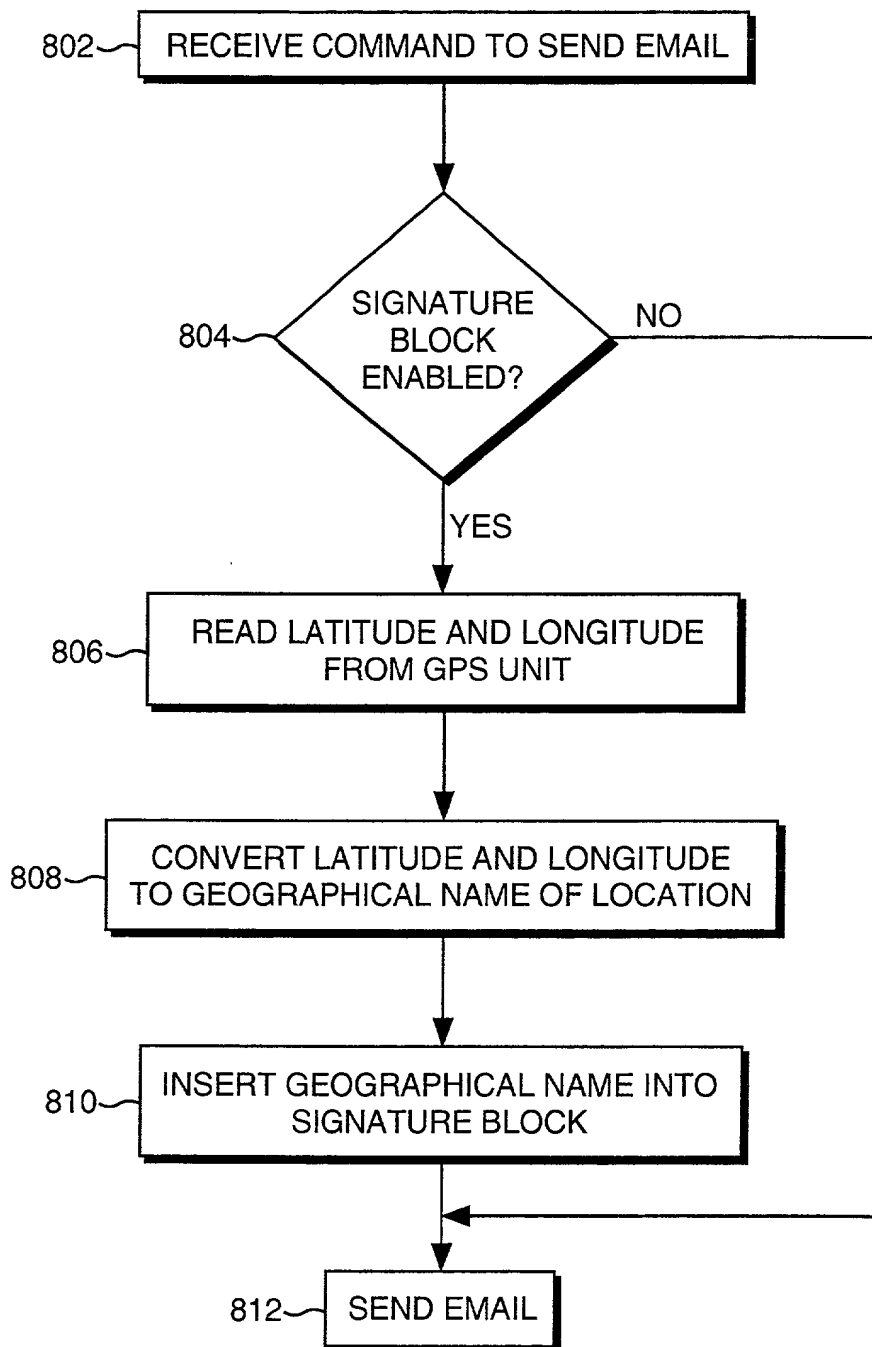

FIG. 8

FIG. 8